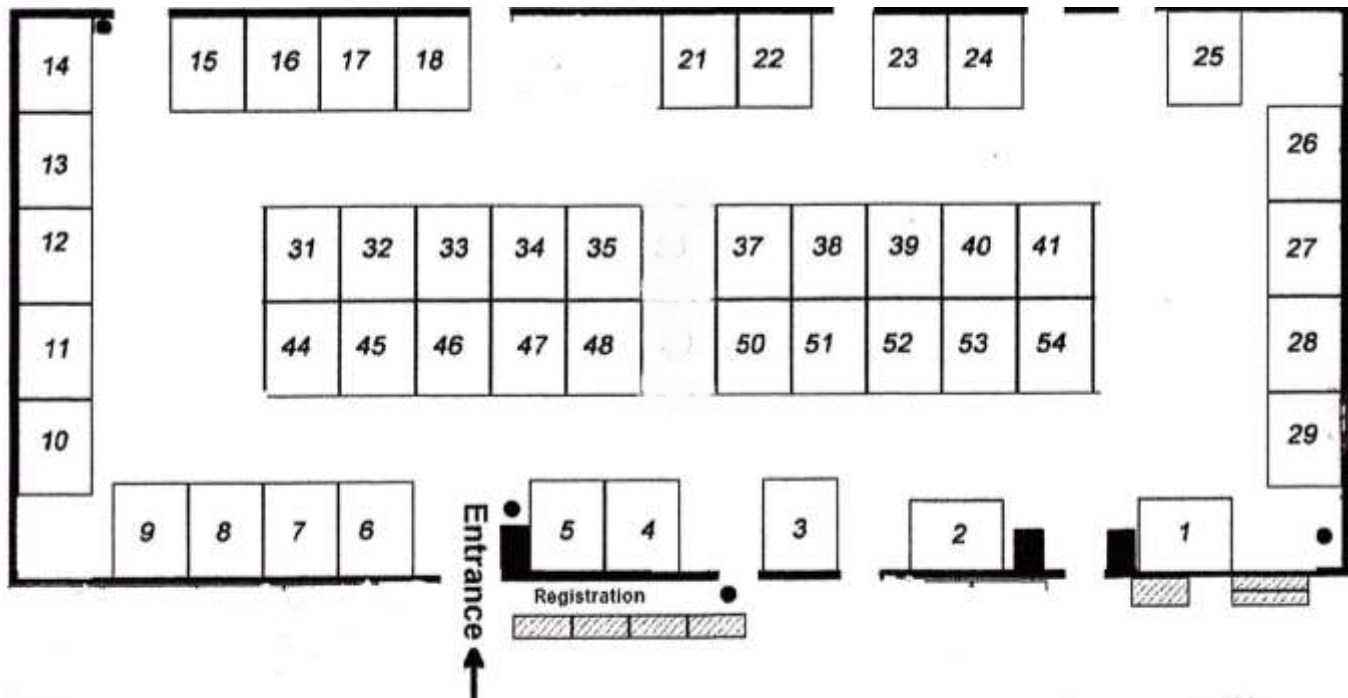

**Crowne Plaza Hotel**  
 5321 Date Avenue  
 Sacramento, CA 95841

## FLOOR PLAN Ballroom

(Rear Parking Lot)

(Lobby)