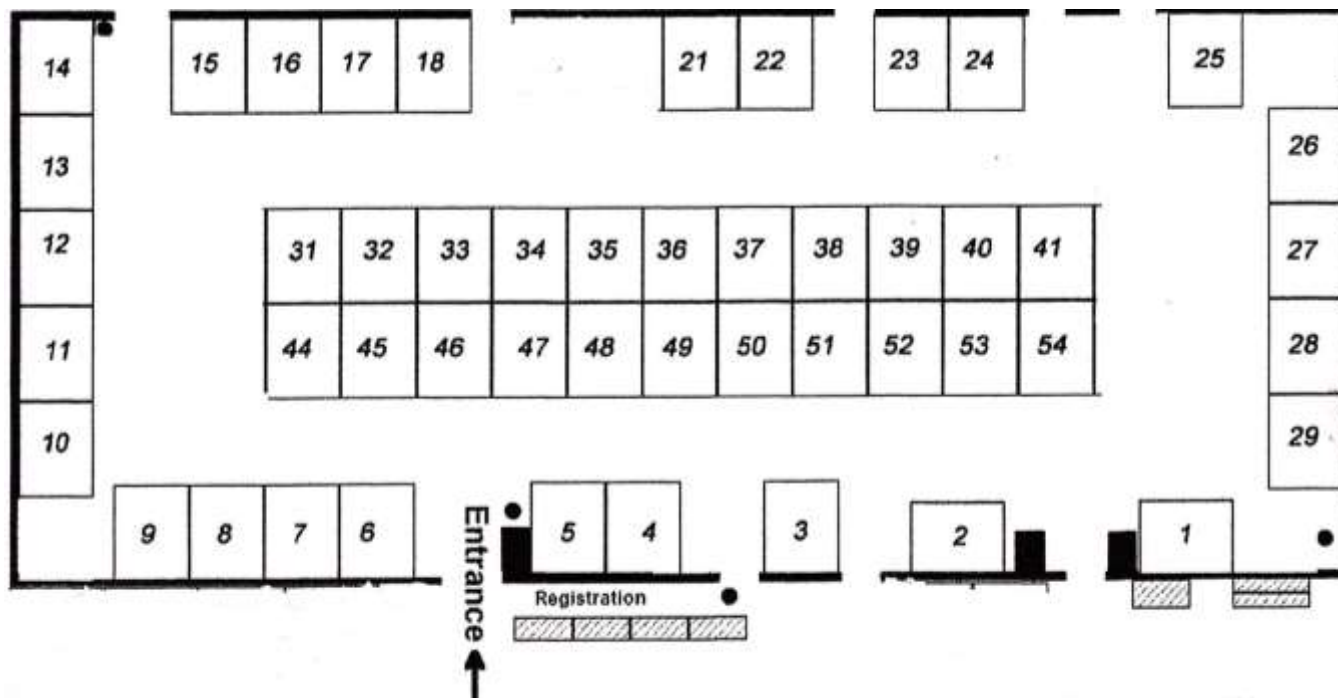

Crowne Plaza Hotel

5321 Date Avenue
 Sacramento, CA 95841

FLOOR PLAN Ballroom

(Rear Parking Lot)

(Lobby)